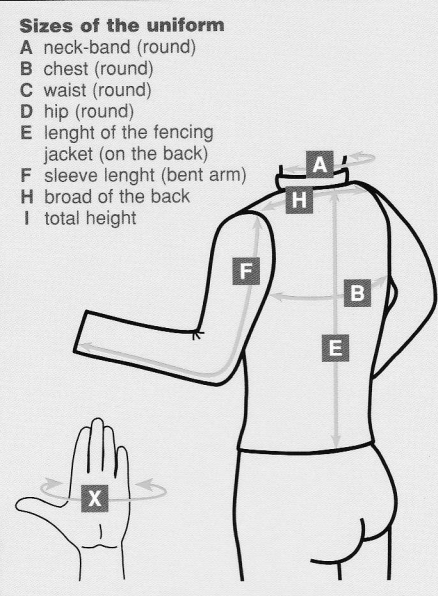

Underplastron (jacket sizes are indicated)							
Size	Mini	XS	S	M	L	XL	XXL
Children	128-146	152-158	164-170				
Women	36, 72	38, 76	40-42, 80-84	44-46, 88-92	48		
Men		46-48, 94-98	50-52, 102-106	52-54, 106-110	56-58, 114		

Breast protector (jacket sizes are indicated)				
Size	0	1	2	3
Girls	128-146	170		
Boys	128-164	170		
Women	36-38	40-44	46-48	
Men	46-52	54-58		

Chest padding for coach (jacket sizes are indicated)					
Size	S	M	L	XL	XXL
	46	48-50	52	54-56	58

Glove														
Size No.	5	5,5	6	6,5	7	7,5	8	8,5	9	9,5	10	10,5	11	11,5
Girth of hand without thumb X(cm)	15	16	16,5	17,5	19	20	21,5	23	23,5	25	27	28,5	30	32

Shoe sizes																								
UK	2	3	3,5	4	4,5	5	5,5	6	6,5	7	7,5	8	8,5	9	9,5	10	10,5	11	11,5	12	12,5	13	13,5	
Eur	34	35	36	36 $\frac{2}{3}$	37 $\frac{1}{3}$	38	38 $\frac{2}{3}$	39 $\frac{1}{3}$	40	40 $\frac{2}{3}$	41 $\frac{1}{3}$	42	42 $\frac{2}{3}$	43 $\frac{1}{3}$	44	44 $\frac{2}{3}$	45 $\frac{1}{3}$	46	46 $\frac{2}{3}$	47 $\frac{1}{3}$	48	48 $\frac{2}{3}$	49 $\frac{1}{3}$	
Japan	210	215	220	225	230	235	240	245	250	255	260	265	270	275	280	285	290							
US	2.5	3.5	4	4.5	5	5.5	6	6.5	7	7.5	8	8.5	9	9.5	10	10.5	11	11.5	12	12.5	13	13.5	14	

Indicate all measurements (4-7)  
Please provide your measurements without extra cm added and measured without clothes

Mask sizes round 0 1 1PLUS  
cm ≤ 58 59-64 65-69 70-75  
From top of the head around the chin