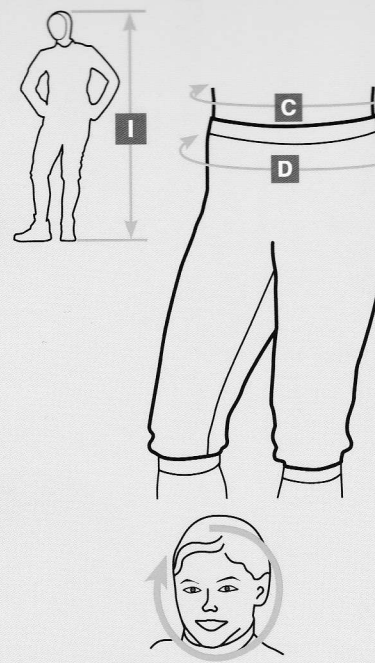

Underplastron (jacket sizes are indicated)							
Size	Mini	XS	S	M	L	XL	XXL
Children	128-146	152-158	164-170				
Women	36, 72	38, 76	40-42, 80-84	44-46, 88-92	48		
Men		46-48, 94-98	50-52, 102-106	52-54, 106-110	56-58, 114		

Breast protector (jacket sizes are indicated)				
Size	0	1	2	3
Girls	128-146	170		
Boys	128-164	170		
Women	36-38	40-44	46-48	
Men	46-52	54-58		

Chest padding for coach (jacket sizes are indicated)					
Size	S	M	L	XL	XXL
	46	48-50	52	54-56	58

Glove														
Size No.	5	5,5	6	6,5	7	7,5	8	8,5	9	9,5	10	10,5	11	11,5
Girth of hand without thumb X(cm)	15	16	16,5	17,5	19	20	21,5	23	23,5	25	27	28,5	30	32

Shoe sizes																								
UK	2	3	3,5	4	4,5	5	5,5	6	6,5	7	7,5	8	8,5	9	9,5	10	10,5	11	11,5	12	12,5	13	13,5	
Eur	34	35	36	36$\frac{2}{3}$	37$\frac{1}{3}$	38	38$\frac{2}{3}$	39$\frac{1}{3}$	40	40$\frac{2}{3}$	41$\frac{1}{3}$	42	42$\frac{2}{3}$	43$\frac{1}{3}$	44	44$\frac{2}{3}$	45$\frac{1}{3}$	46	46$\frac{2}{3}$	47$\frac{1}{3}$	48	48$\frac{2}{3}$	49$\frac{1}{3}$	
Japan	210	215	220	225	230	235	240	245	250	255	260	265	270	275	280	285	290							
US	2.5	3.5	4	4.5	5	5.5	6	6.5	7	7.5	8	8.5	9	9.5	10	10.5	11	11.5	12	12.5	13	13.5	14	

Indicate all measurements (4-7)
Please provide your measurements without extra cm added and measured without clothes

Mask sizes round 0 1 1PLUS
cm ≤ 58 59-64 65-69 70-75
From top of the head around the chin